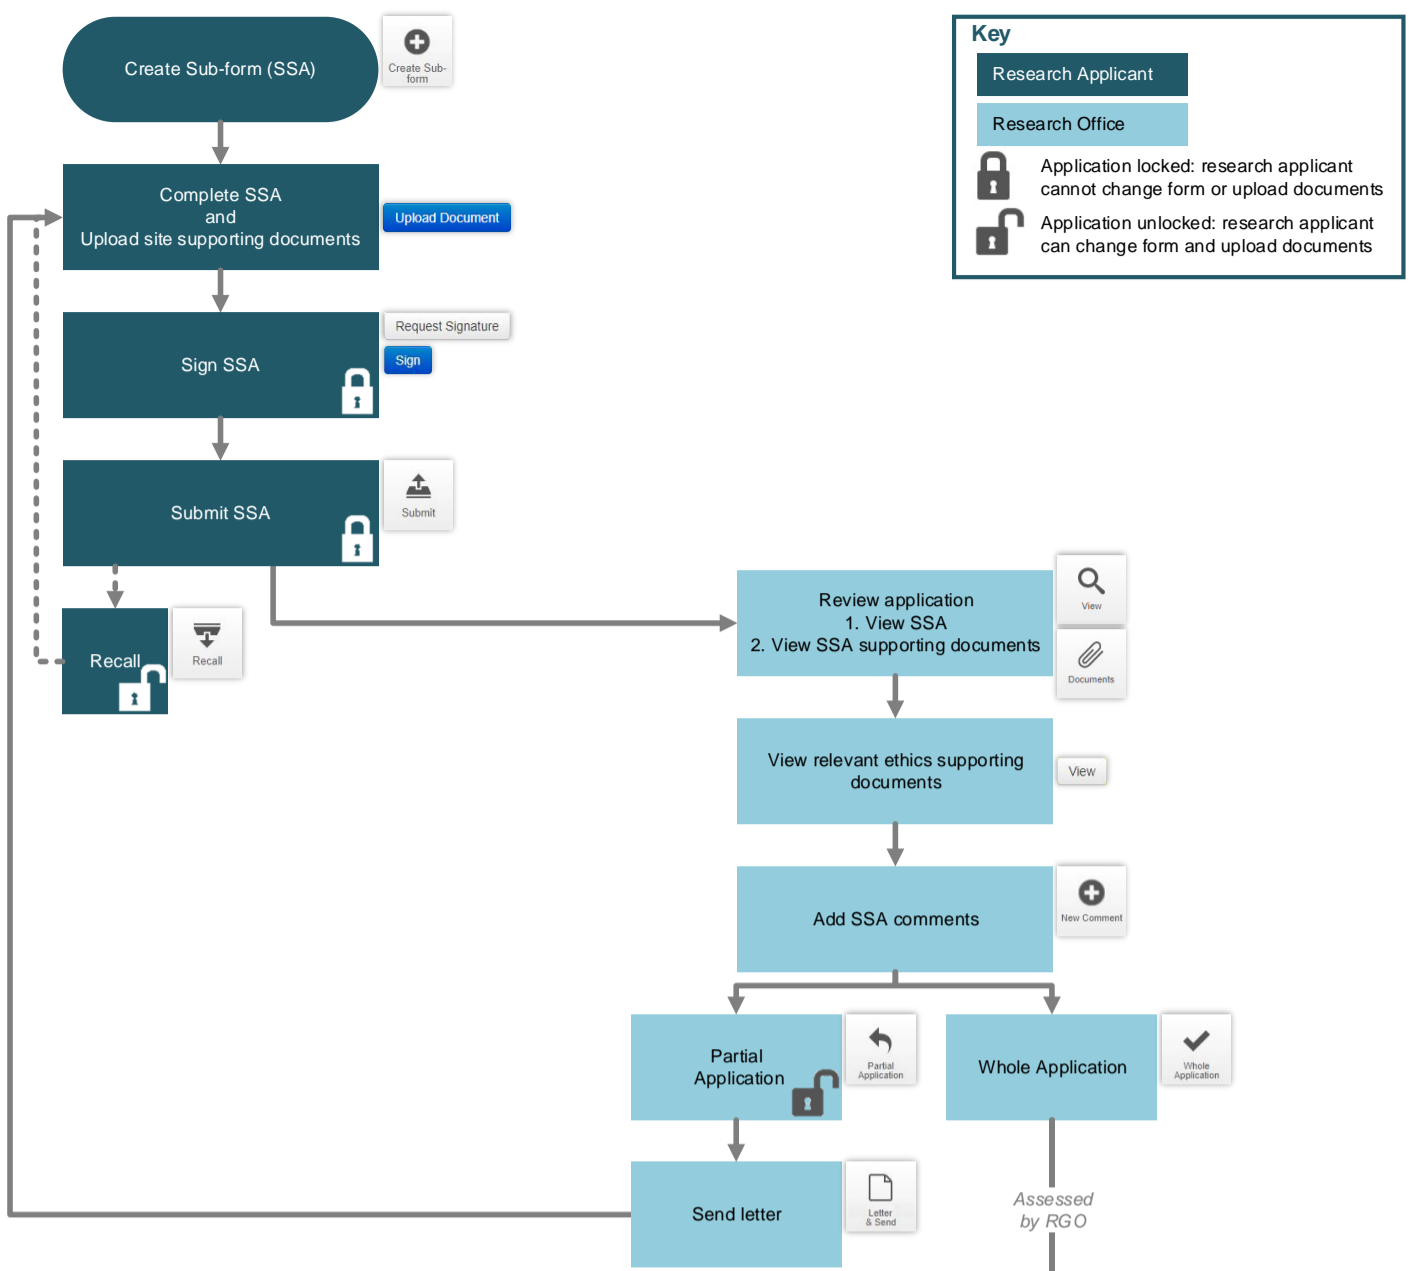

Victorian ERM Research Governance/SSA Process

Initial Submission

Resubmission