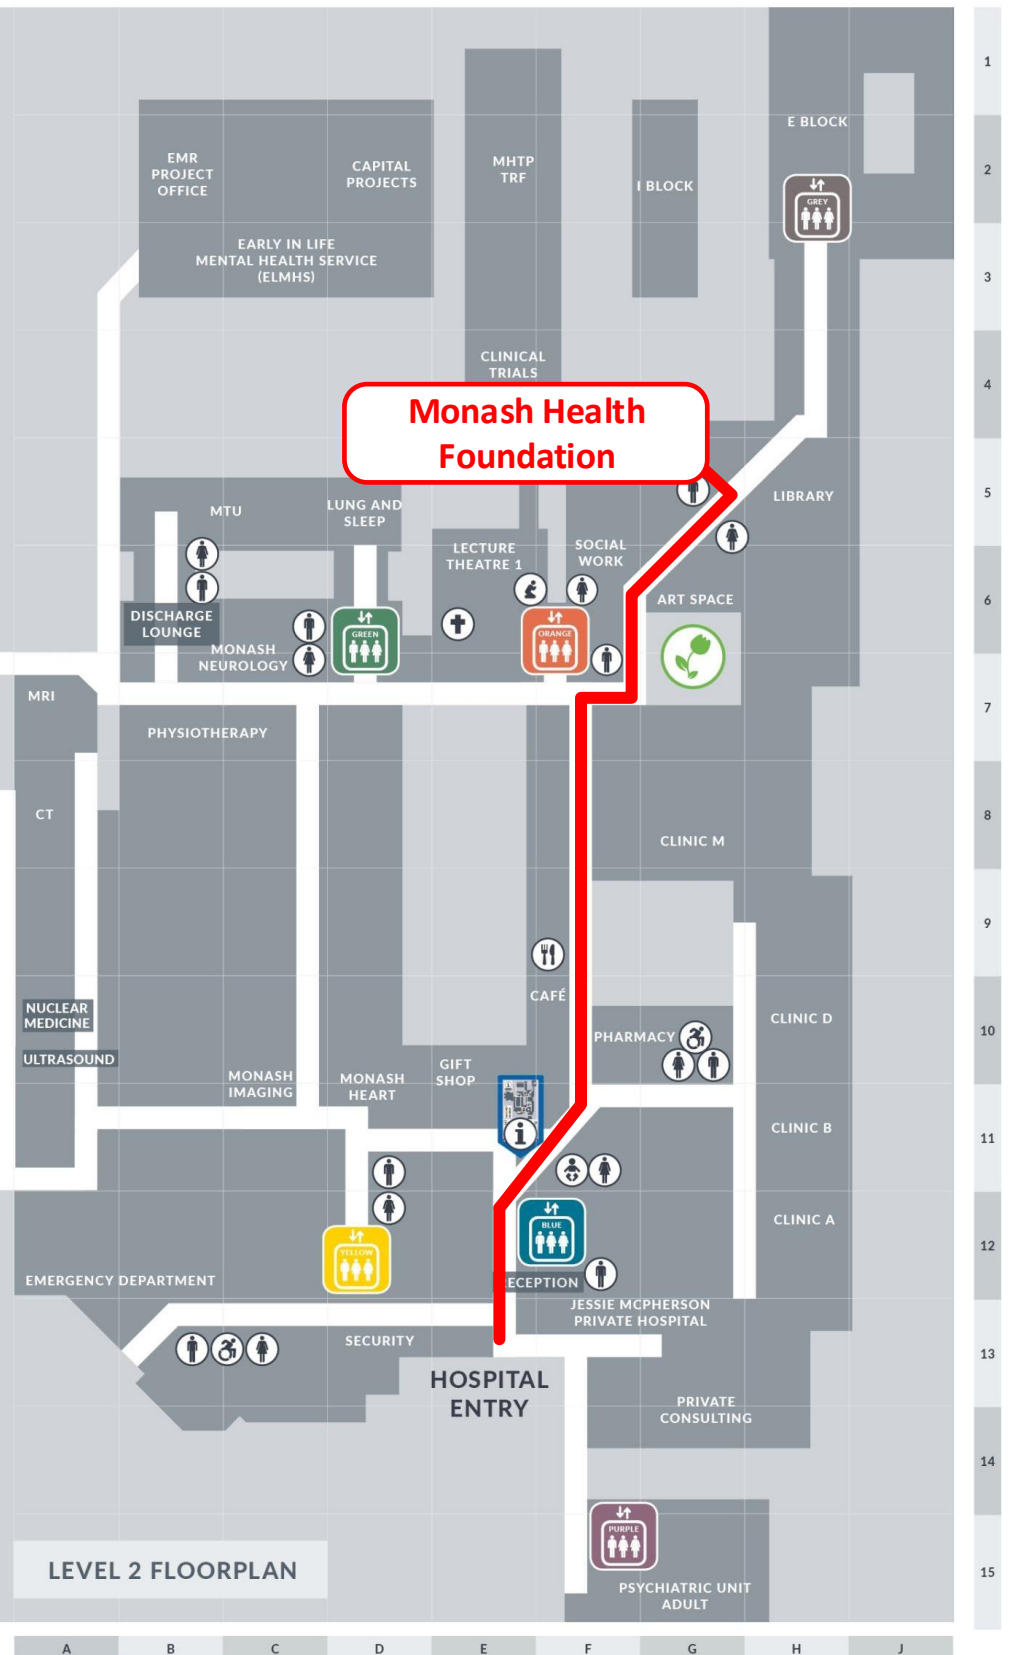

Monash Medical Centre Wayfinding Guide

Monash Health Foundation

DIRECTIONS

- Proceed from the Hospital entry past the café
- Turn right at the Orange Lifts
- Turn left into the Art Space
- Proceed through the art space
- The foundation is located on the left hand side of the corridor just after the toilets.

Monash Health Foundation

LIFTS

GREEN LIFTS

ORANGE LIFTS

YELLOW LIFTS

BLUE LIFTS

GREY LIFTS

PURPLE LIFTS

LEVEL 2 FLOORPLAN

AMENITIES

Ver: 20190903